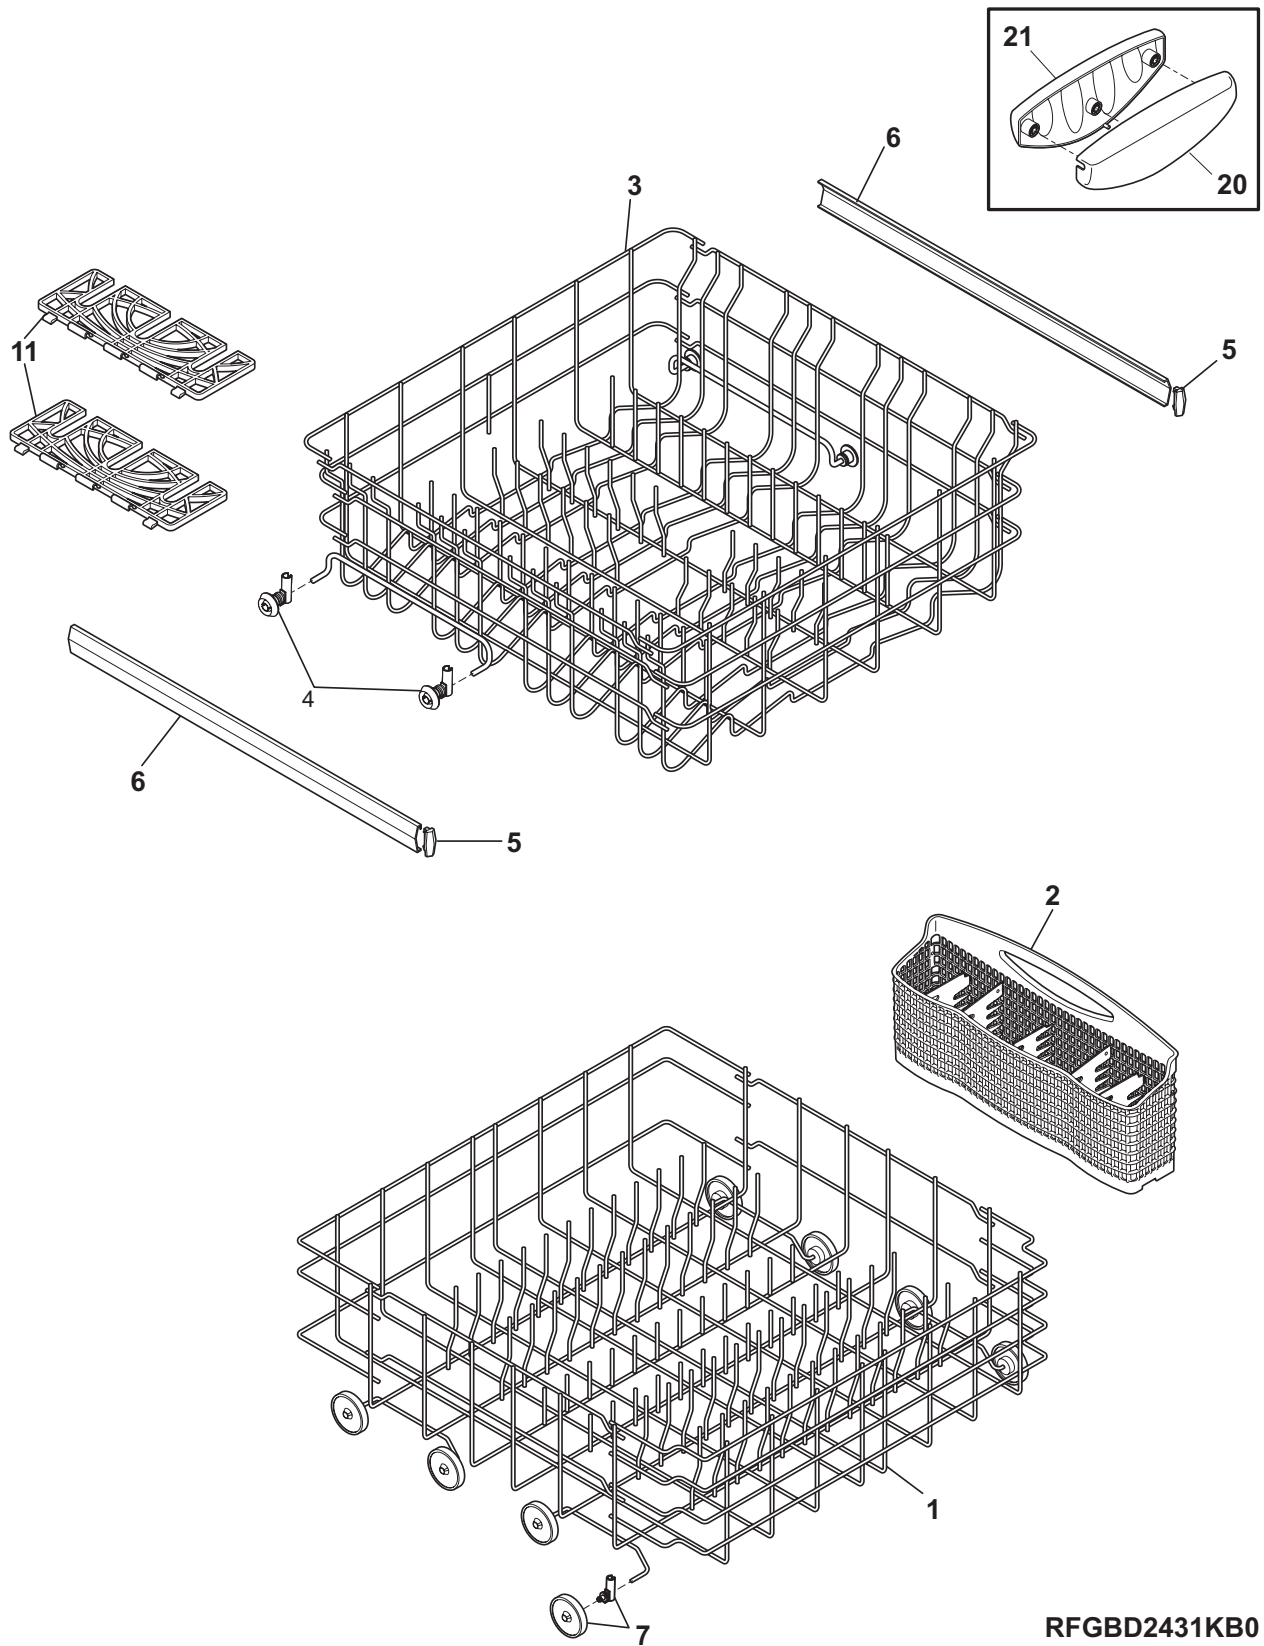

RACKS

RFGBD2431KB0

RACKS

Model Index: **A** FGBD2431K (FGBD2431KB1)
                          B FGBD2431K (FGBD2431KF1)
                          C FGBD2431K (FGBD2431KQ1)
                          D FGBD2431K (FGBD2431KW1)

POS. NO	PART NO.		DESCRIPTION
1	154319706	A B C D	Rack assy, lower
2	154556102	A B C D	Basket, silverware, grey
3	154319524	A B C D	Rack assy, upper
4	154522902	A B C D	Wheel & bushing assy, grey, upper rack, (8)
5	5304440996	A B C D	Cap, slide, grey, (4)
6	154597801	A B C D	Slide, rack, upper, (2)
7	154174503	A B C D	Wheel & bracket assy, grey, lower rack, (8)
11	154436104	A B C D	Shelf, cup, half width, grey
20	154732602	A B C D	Handle, pull, front, upper rack
21	154530902	A B C D	Handle, pull, grey, rear, upper rack